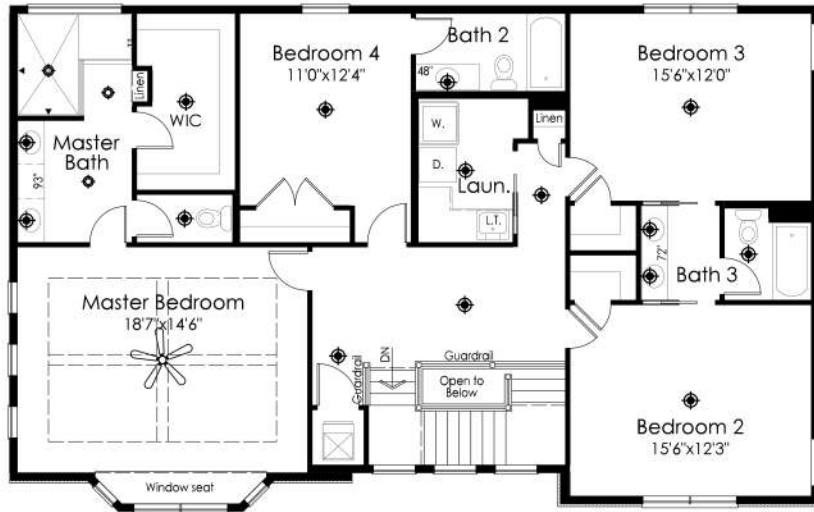

Basement Floor Plan

◆ = LIGHT FIXTURE LOCATION

First Floor Plan

◆ = LIGHT FIXTURE LOCATION

ELECTRICAL SYMBOLS	
◆	LIGHT
◆	CAN LIGHT
●	PENDANT LIGHT
●	LOW VOLTAGE CAN LIGHT
⬇	STANDARD 110V OUTLET
⬇	PHONE JACK
⊠	CABLE JACK

• The Linwood •

Second Floor Plan